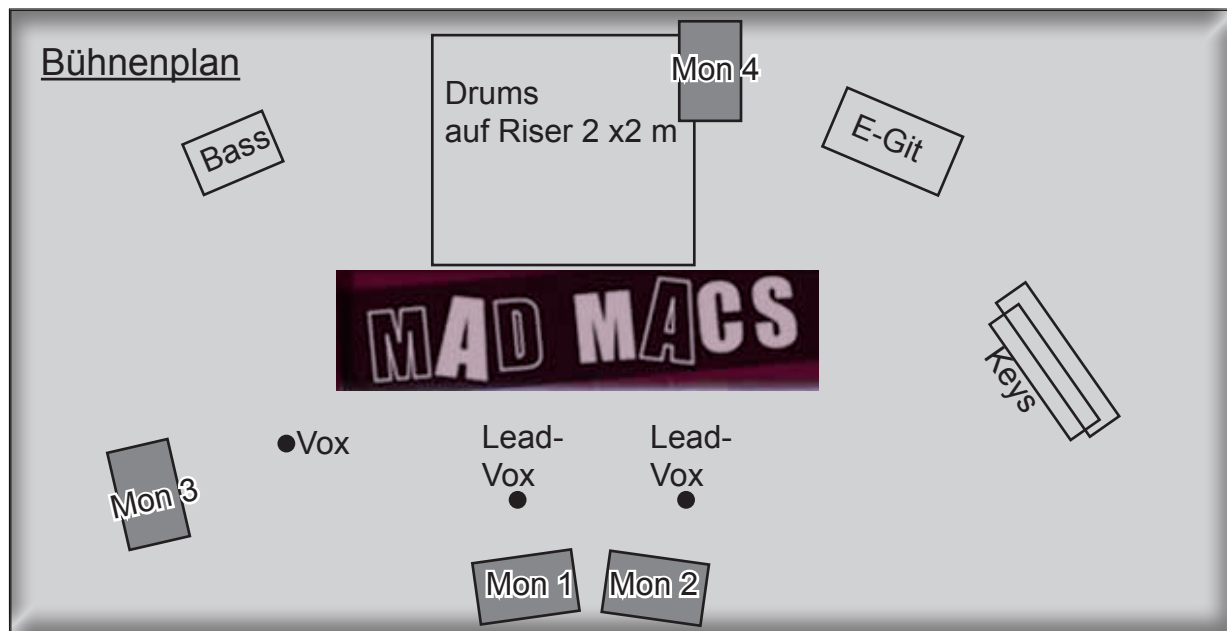

## Kanalbelegung Mischpult FOH

- |           |          |   |
|-----------|----------|---|
| 1.        | Bass     | DI (vor Amp)  |
| 2. - 9.   | Drums    | Kick, Snare, HH, 3 Toms, 2OH, Standard-Mics für Drums |
| 10.       | E-Git    | Dyn. Mic  |
| 11. + 12. | Piano    | stereo, DI, eigen                                     |
| 13. + 14. | Organ    | stereo, DI, eigen                                     |
| 15.       | BackVox  | SM58  |
| 16. + 17. | Lead-Vox | 2 X (Beta)58 mit Funk!!                               |

### 4 Wege Monitor

Reverb für Vocals, Delay für Vocals

Reverb für Drums

Kompressoren f. Kick, Sn, Bs, Git, 3 X Vocals

CD-Player